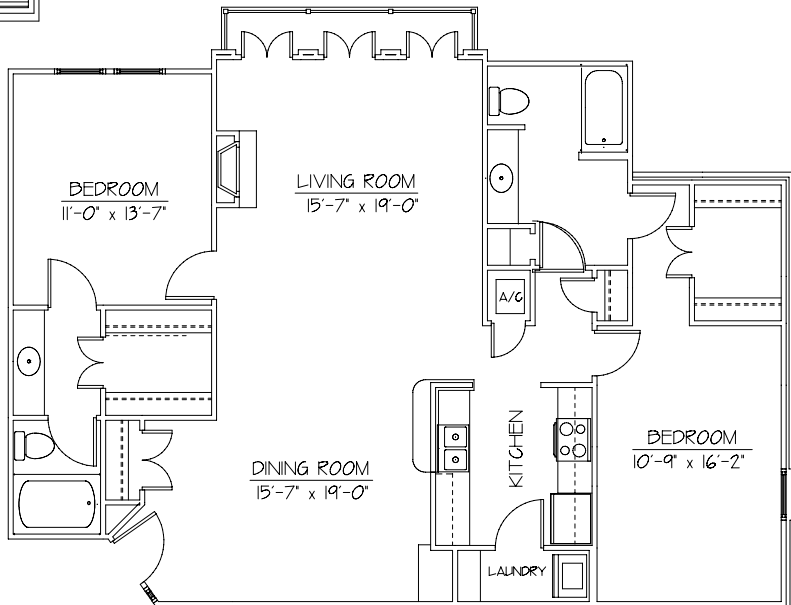

THE DOGWOOD
TWO BEDROOM & DEN 1,482 S.F.

THE ELM
ONE BEDROOM 880 S.F.

THE FERN
TWO BEDROOM 1,371 S.F.

MANDEVILLE LAKE
FLOOR PLANS

CROSBY PROPERTIES

985-792-0045 MandevilleLake.com

July 25, 2008