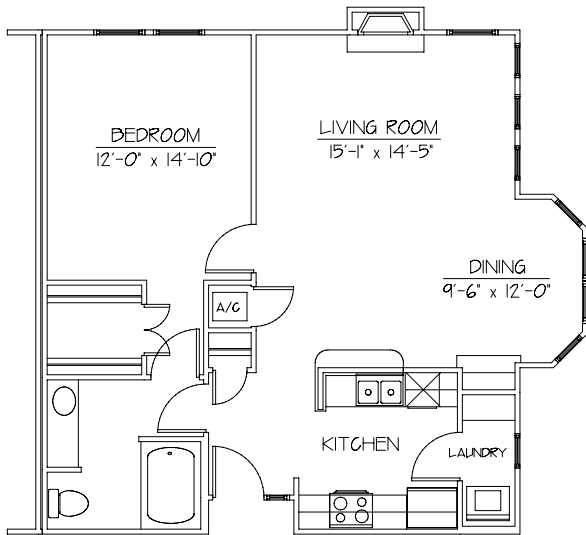

THE DOGWOOD
TWO BEDROOM & DEN 1,482 S.F.

THE ELM
ONE BEDROOM 880 S.F.

THE FERN
TWO BEDROOM 1,371 S.F.

MANDEVILLE LAKE
FLOOR PLANS

CROSBY PROPERTIES

985-792-0045 MandevilleLake.com

July 25, 2008