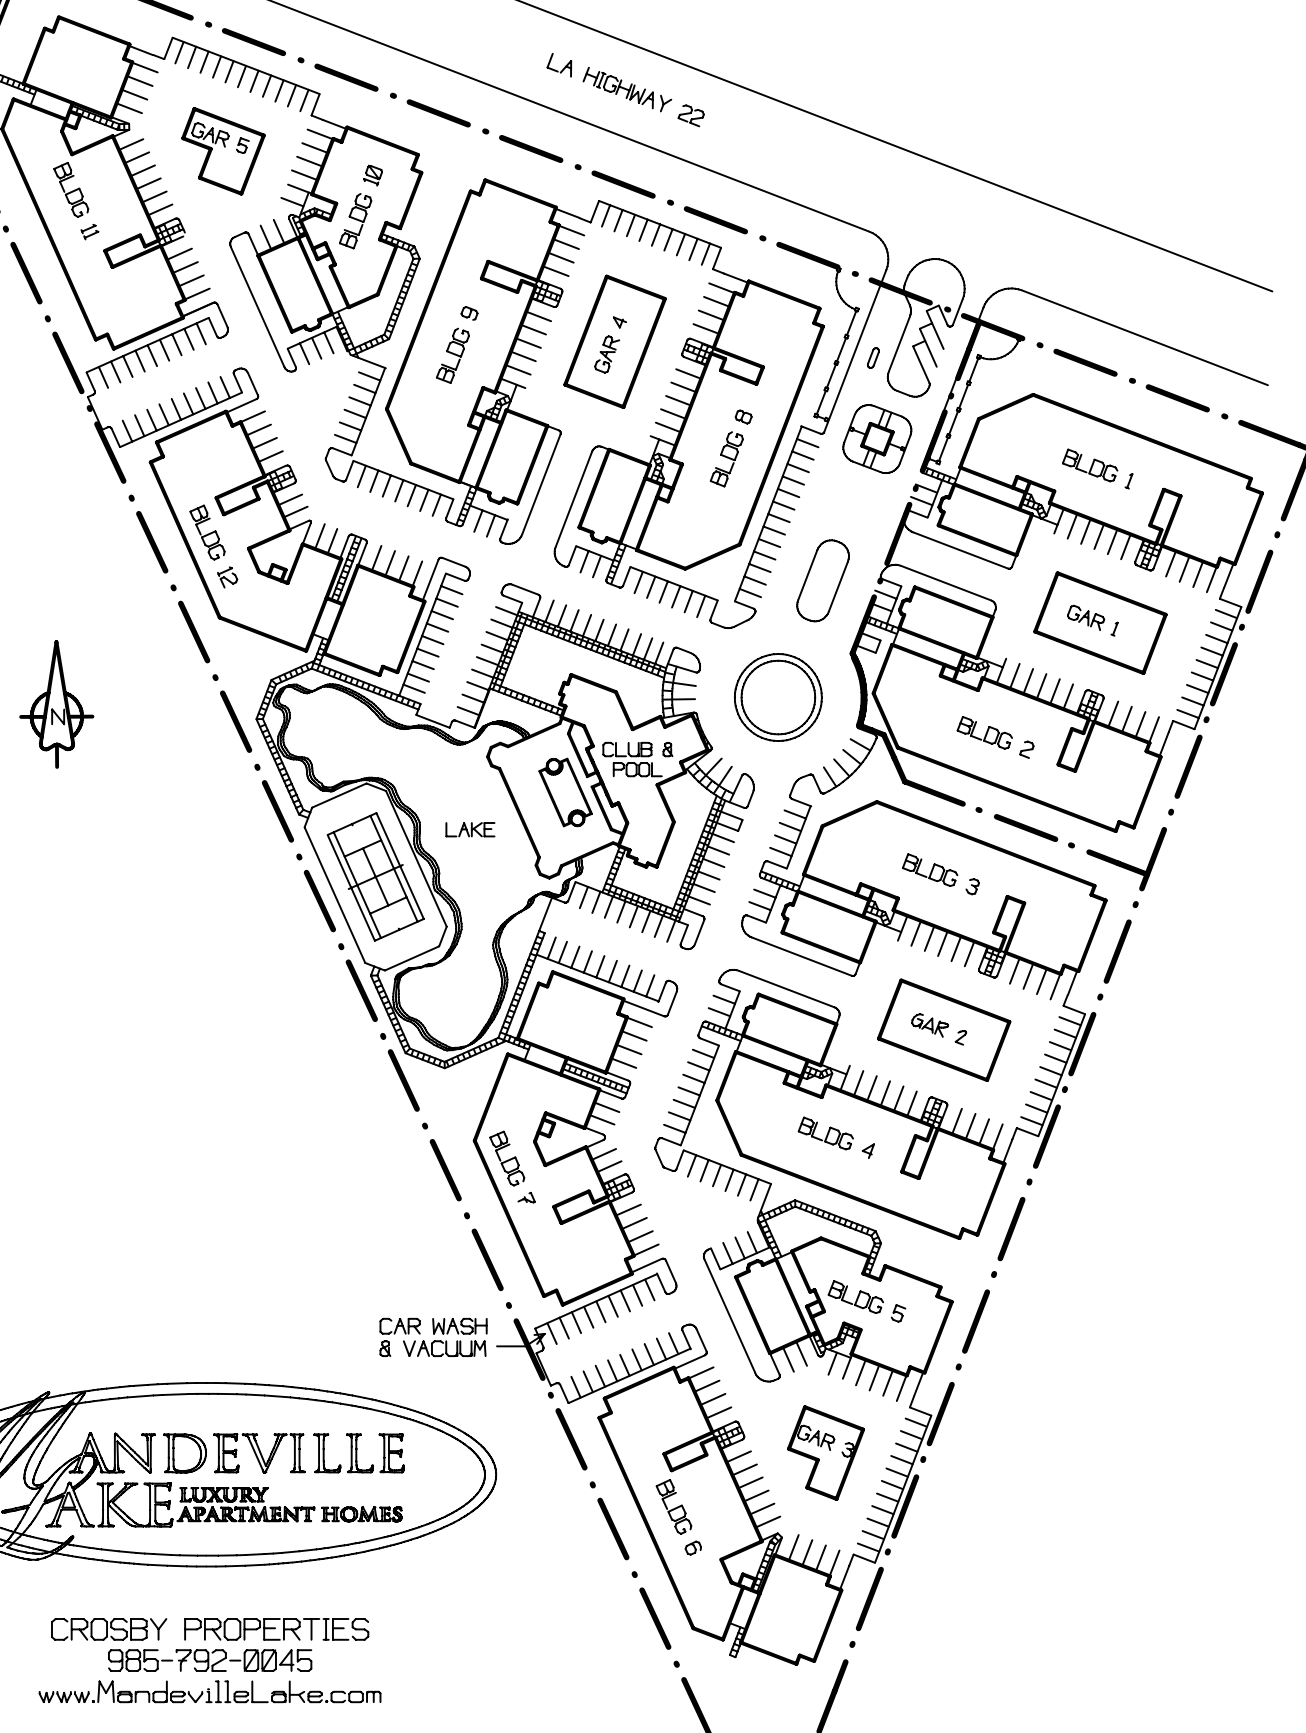

LA HIGHWAY 22

POOL & SUNDECK

CROSBY PROPERTIES  
985-792-0045  
www.MandevilleLake.com